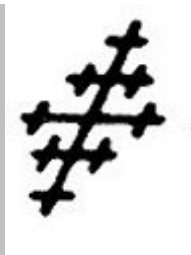

SYMBOL BAPHOMET : Aleister Crowley wore this symbol as well as the 33rd degree founder Albert Pike of the Masons