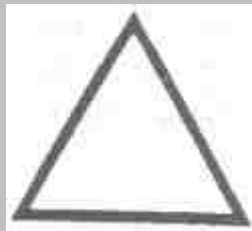

Turkey, Istanbul

U.K. Windborne

Obelisks are a phallic symbol related to the Egyptian Sun God, Osiris

EARTH SYMBOL - This is used by wicca/witchcraft. sections represent 4 seasons: Spring, Summer, Fall, and Winter or 4 elements of the earth: Air, Fire, Water, and Earth.

HOLY EARTH : Symbol for mother earth. Also appears as a Hopi medicine wheel and Norse sun symbol.

SEAL of the LEFT HAND PATH : Indicates Black magic and the path to Satan.

SEXUAL RITUAL : Used to indicate the place and purpose.

INVERTED CROSS of SATANIC JUSTICE : If found carved in the chest of a victim, it means the person was a traitor. Vertical line = represents man's presence. Horizontal line = eternity past and future. Arch = the world. Being inverted = mockery of God.

RITUAL CIRCLE : Has different meanings to different groups. Protection from evil, symbolic of life cycles or completeness.

THAUMATURGIC TRIANGLE : Used for magical purposes in casting of spells and the summoning of demons.