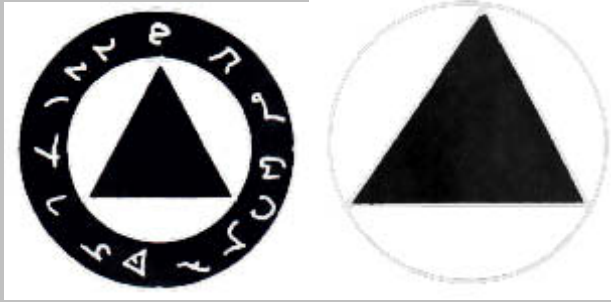

THAUMATURGIC TRIANGLE. Their adopted symbol to represent their sexual orientation has long been used by Satanist to conjure demons. The triangle is a door, the circle is a boundary of power.

SUN SIGN : Found in Turkey represent the sun and the four directions. Compare the curving lines with the Swastika. Without the horizontal line, the symbol resembles [Yin-Yang](#)

SWASTIKA : occult symbol of the sun and the four winds or directions and their corresponding spirits.

SWASTIKA 2 (Crux Dissimulata): An ancient swastika. The cross inscribed in a circle brings together the square and the circle, joining heaven and earth and the perfected man