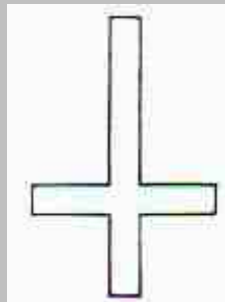

PETER'S CROSS - Satanist symbol, this symbol has been known as Peter's Cross for the better part of two-thousand years. It is written and widely believed that Peter was crucified upside down by his own request.